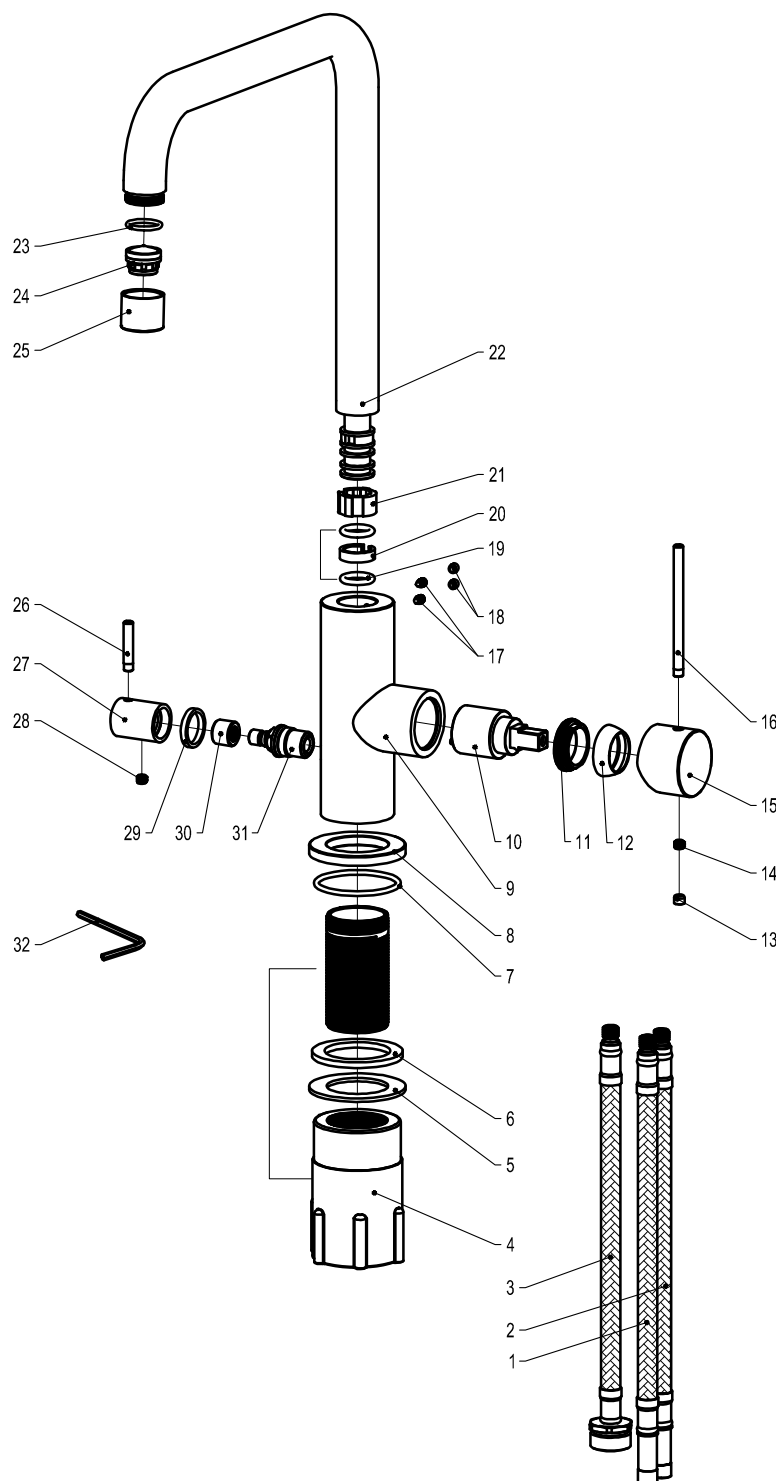

- 1 Flexible hose
- 2 Flexible hose
- 3 Flexible hose
- 4 Fixing bushing
- 5 Washer
- 6 Washer
- 7 O ring
- 8 Base
- 9 Body
- 10 Cartridge
- 11 Screw nut
- 12 Cover ring
- 13 Rubber
- 14 Inner hex screw
- 15 Handle base
- 16 Handle bar
- 17 Inner hex screw
- 18 Rubber
- 19 O ring
- 20 Rubber
- 21 Rubber
- 22 Spout
- 23 O ring
- 24 Aerator
- 25 Aerator Cover
- 26 Handle bar
- 27 Handle base
- 28 Inner hex screw
- 29 Rubber
- 30 Splined hub
- 31 Cartridge
- 32 Wrench

Mood Coal D

Art no: 32137 RSK: 8311225

SCANDTAP®
BATHROOM CONCEPTS

Scandtap AB, Olofsdalsvägen 21, 302 41 Halmstad, Sweden
info@scandtap.com, www.scandtap.com